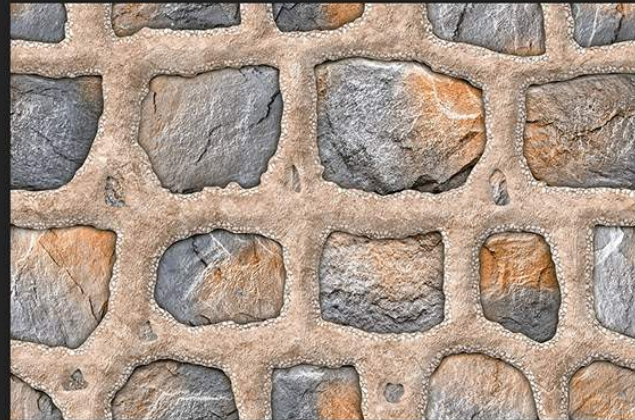

Ele

High Definition

Wall Tiles

Digital

Waterproof

Random